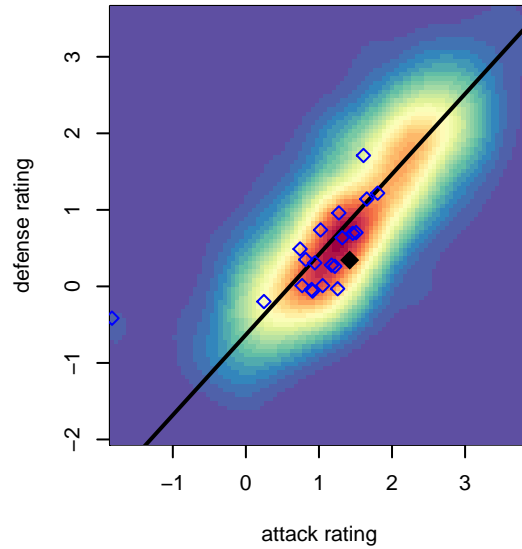

TFA Willamette Gold B04

Total Futbol Academy
 , OR
 B04 total strength=1054
 attack=4.14 defense=1.41
 fall league = PTT B04 Div 1 White
 spr league = Spr OYS B04 Div 1 White

alt names used:
 TFA Willamette 04B
 TFA Willamette 04B
 TFA Willamette 04B
 TFA Willamette 04B

Venues played:
 2016 Spr OYS B04 Division 1 White
 2017 Mt Hood Challenge U14 Silver
 2017 PTT B04 Division 1 White
 2017 OYS PTT Presidents Cup B04
 2017 Spr OYS B04 Division 1 White

TFA Willamette Gold B04
 Dots are actual minus expected GF (blue circles) and GA (red triangles).
 Blue line is smoothed change in attack strength. Red is smoothed change in defense strength.

**attack and defense variance (black dot)
relative to other teams
and top 10 in region**

**attack and defense rating
relative to others at age
and all opponents in last 13 months**

Performance relative to 13 month average