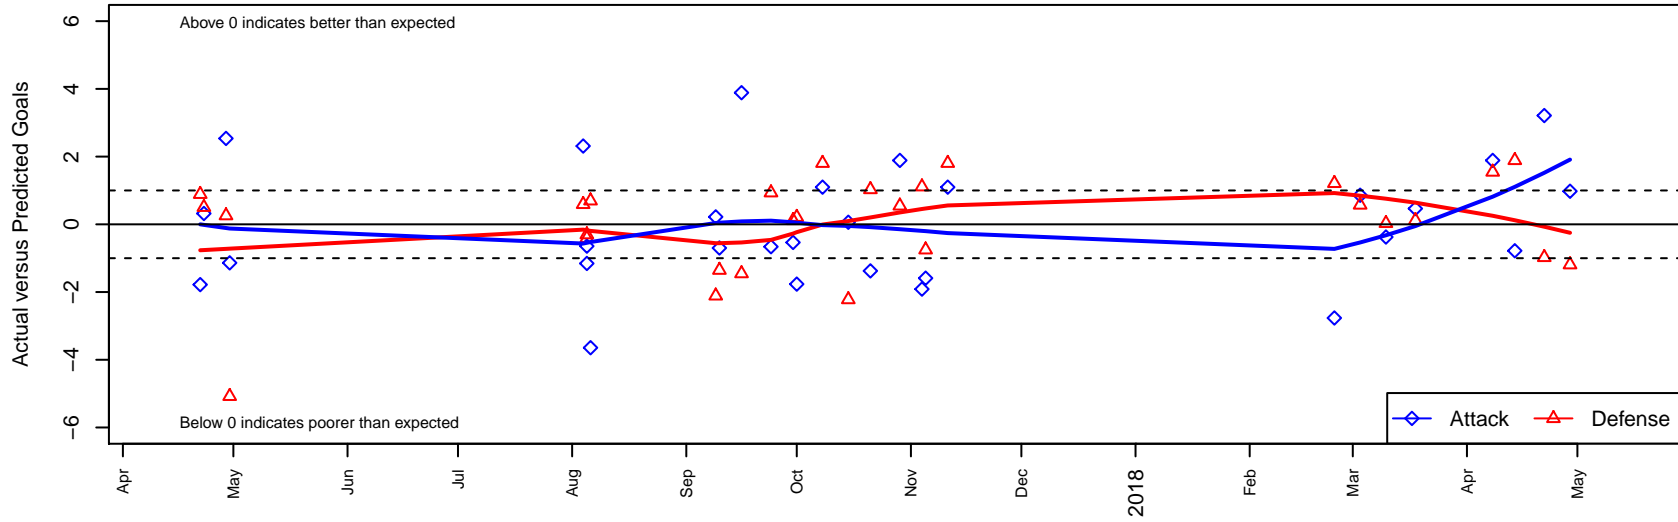

TFA Willamette Gold B04

Total Futbol Academy
 , OR
 B04 total strength=1054
 attack=4.14 defense=1.41
 fall league = PTT B04 Div 1 White
 spr league = Spr OYS B04 Div 1 White

alt names used:
 TFA Willamette 04B
 TFA Willamette 04B
 TFA Willamette 04B
 TFA Willamette 04B

Venues played:
 2016 Spr OYS B04 Division 1 White
 2017 Mt Hood Challenge U14 Silver
 2017 PTT B04 Division 1 White
 2017 OYS PTT Presidents Cup B04
 2017 Spr OYS B04 Division 1 White

TFA Willamette Gold B04
 Dots are actual minus expected GF (blue circles) and GA (red triangles).
 Blue line is smoothed change in attack strength. Red is smoothed change in defense strength.

**attack and defense variance (black dot)
relative to other teams
and top 10 in region**

**attack and defense rating
relative to others at age
and all opponents in last 13 months**

Performance relative to 13 month average