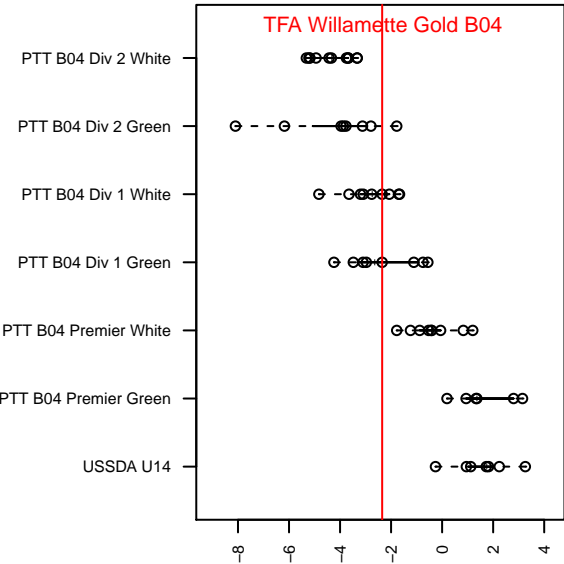

TFA Willamette Gold B04

Total Futbol Academy
 , OR
 B04 total strength=1054
 attack=4.14 defense=1.41
 fall league = PTT B04 Div 1 White
 spr league = Spr OYS B04 Div 1 White

alt names used:
 TFA Willamette 04B
 TFA Willamette 04B
 TFA Willamette 04B
 TFA Willamette 04B

Venues played:
 2016 Spr OYS B04 Division 1 White
 2017 Mt Hood Challenge U14 Silver
 2017 PTT B04 Division 1 White
 2017 OYS PTT Presidents Cup B04
 2017 Spr OYS B04 Division 1 White

TFA Willamette Gold B04
 Dots are actual minus expected GF (blue circles) and GA (red triangles).
 Blue line is smoothed change in attack strength. Red is smoothed change in defense strength.

**attack and defense variance (black dot)
relative to other teams
and top 10 in region**

**attack and defense rating
relative to others at age
and all opponents in last 13 months**

Performance relative to 13 month average