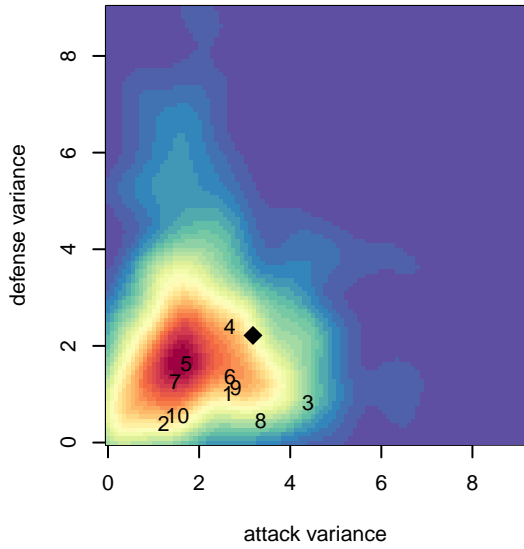

TFA Willamette Gold B04

Total Futbol Academy
 , OR
 B04 total strength=1054
 attack=4.14 defense=1.41
 fall league = PTT B04 Div 1 White
 spr league = Spr OYS B04 Div 1 White

alt names used:
 TFA Willamette 04B
 TFA Willamette 04B
 TFA Willamette 04B
 TFA Willamette 04B

Venues played:
 2016 Spr OYS B04 Division 1 White
 2017 Mt Hood Challenge U14 Silver
 2017 PTT B04 Division 1 White
 2017 OYS PTT Presidents Cup B04
 2017 Spr OYS B04 Division 1 White

TFA Willamette Gold B04
 Dots are actual minus expected GF (blue circles) and GA (red triangles).
 Blue line is smoothed change in attack strength. Red is smoothed change in defense strength.

**attack and defense variance (black dot)
relative to other teams
and top 10 in region**

**attack and defense rating
relative to others at age
and all opponents in last 13 months**

Performance relative to 13 month average